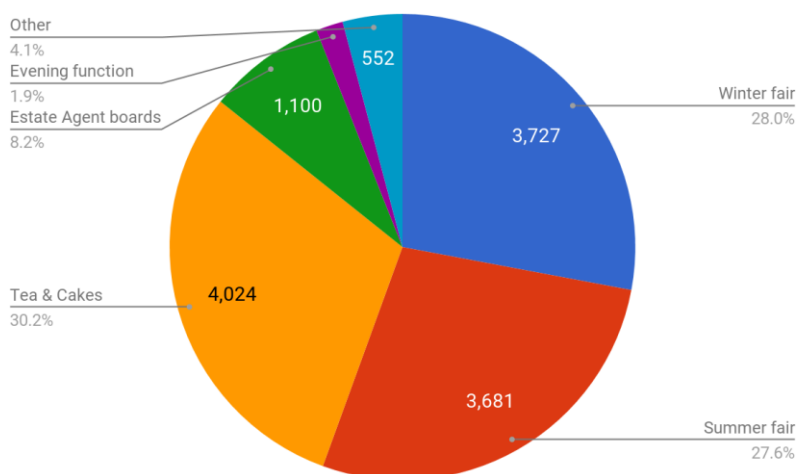

GREENSIDE PSA – HALF TERMLY UPDATE

Welcome to the new PSA half termly news update, where we will share information about our finances, projects and upcoming events.

FINANCE UPDATE

- ❖ Current money available for projects: £20,000
- ❖ Where does the money come from?